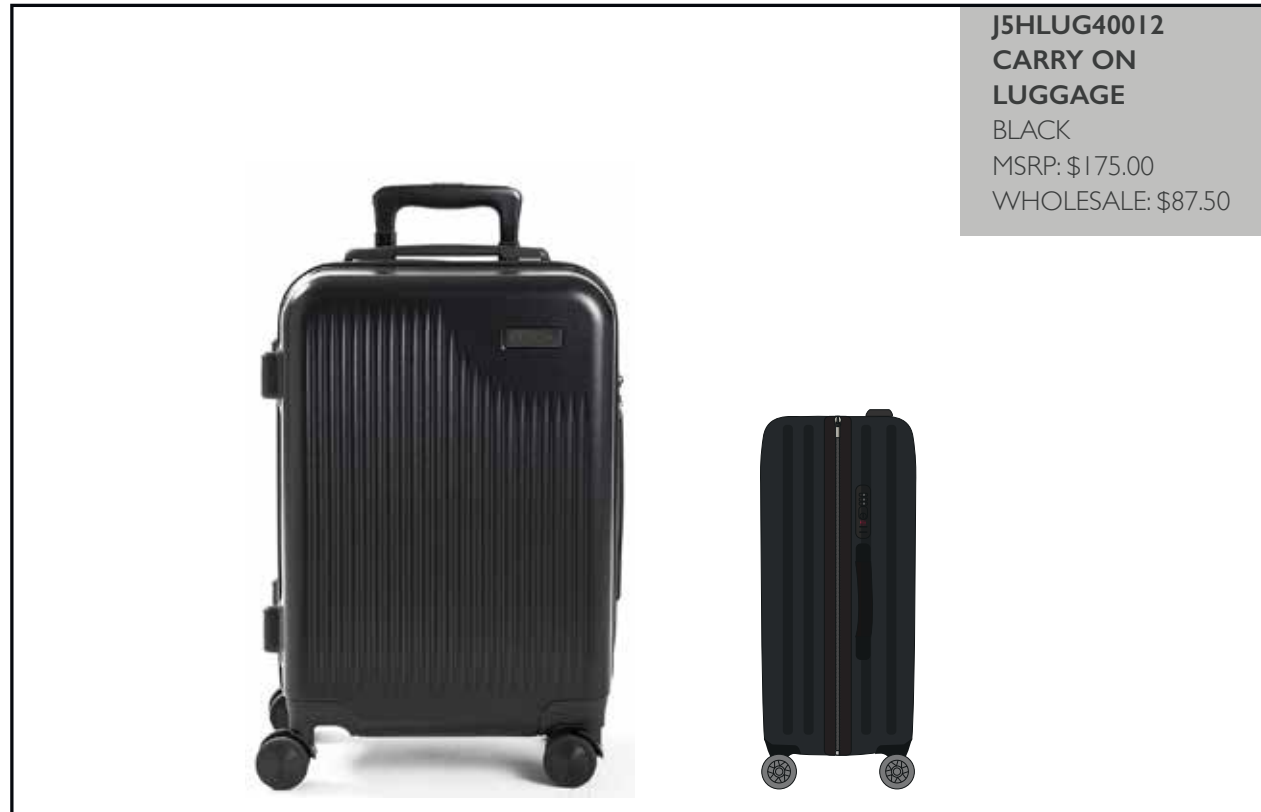

J5HLUG4001
LARGE SUITCASE
GREY
MSRP: \$199.00
WHOLESALE: \$100.00

J5HLUG4002
LARGE LUGGAGE
BLACK
MSRP: \$199.00
WHOLESALE: \$100.00

K6HLUG4001
LARGE SPINNER SUITCASE
CHARCOAL
MSRP: \$199.00
WHOLESALE: \$100.00

K6HLUG4002
LARGE SPINNER SUITCASE
BLACK
MSRP: \$199.00
WHOLESALE: \$100.00

J5HLUG4001
DUFFLE SUITCASE
BLACK
MSRP: \$XX.XX
WHOLESALE: \$XX.XX

K6HLUG40012
CARRY ON
LUGGAGE SUITCASE
BLACK
MSRP: \$199.00
WHOLESALE: \$100.00

J5HLUG40012
CARRY ON LUGGAGE
BLACK
MSRP: \$175.00
WHOLESALE: \$87.50

J5HLUG40011
CARRY ON LUGGAGE
GREY
MSRP: \$175.00
WHOLESALE: \$87.50

J5HLUG40013
CARRY ON LUGGAGE
NAVY
MSRP: \$175.00
WHOLESALE: \$87.50